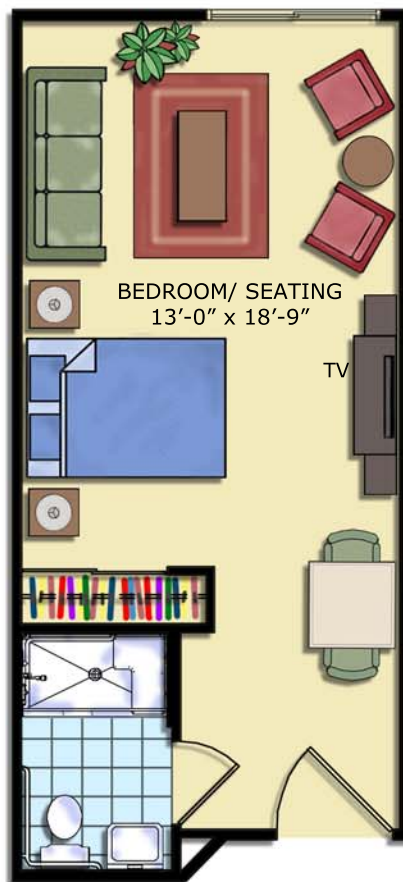

Country Club Retirement Campus at Mt. Vernon

A Senior Health Care Community

Typical Assisted Living Plans

PRIVATE SUITE 345 s.f.
(12'-9" x 27'-0")

Plans for conceptual representation only. Actual apartment layouts may vary.
© 2010 Country Club Retirement Campus