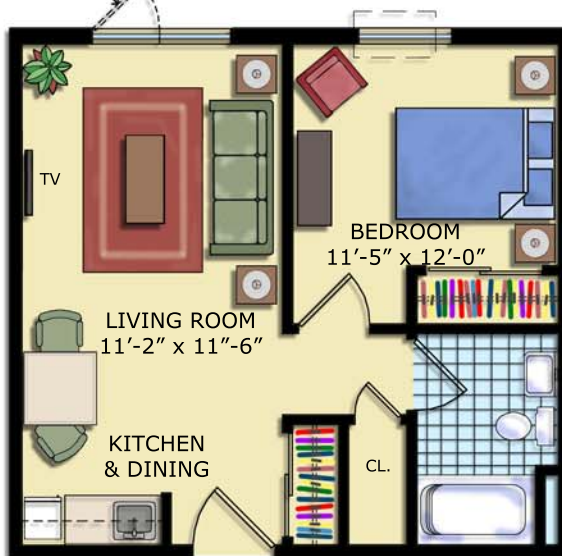

Country Club Retirement Campus

at Mt. Vernon

A Senior Health Care Community

Assisted Living Luxury Apartments

TWO BEDROOM LUXURY APARTMENT 675 s.f.
(37'-0" x 23'-0")

Patio door available in some ground level units

ONE BEDROOM LUXURY APARTMENT 500 s.f.
(21'-9" x 23'-0")

EFFICIENCY 300 s.f.
(14'-6" x 23'-0")

Plans for conceptual representation only. Actual apartment layouts may vary.

© 2010 Country Club Retirement Campus