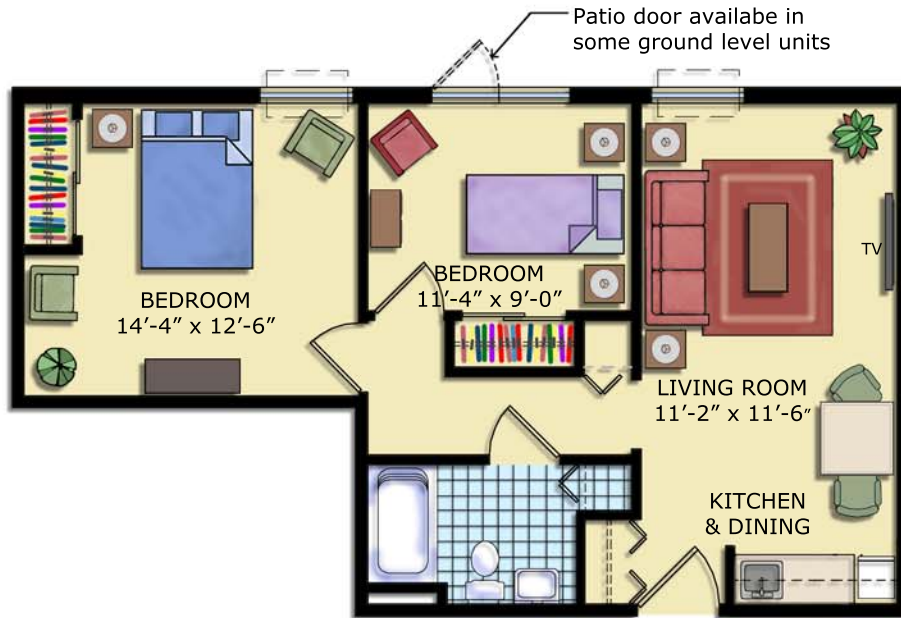

Country Club Retirement Campus

at Mt. Vernon

A Senior Health Care Community

Assisted Living Luxury Apartments

TWO BEDROOM LUXURY APARTMENT 675 s.f.
(37'-0" x 23'-0")

Patio door available in some ground level units

ONE BEDROOM LUXURY APARTMENT 500 s.f.
(21'-9" x 23'-0")

EFFICIENCY 300 s.f.
(14'-6" x 23'-0")

Plans for conceptual representation only. Actual apartment layouts may vary.

© 2010 Country Club Retirement Campus