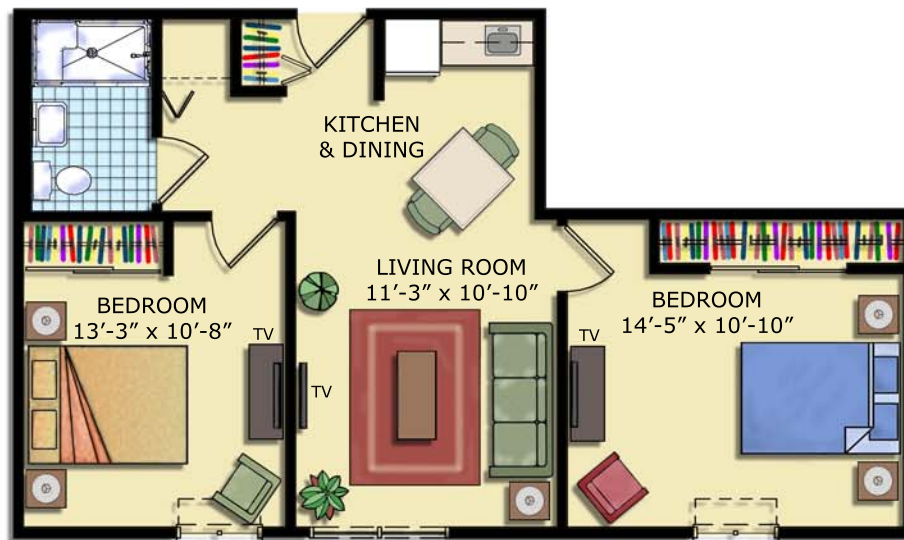

Country Club Retirement Campus at Dover

A Senior Health Care Community

Assisted Living Luxury Apartments

ONE BEDROOM APARTMENT 500 s.f.
(21'-9" x 23'-0")

TWO BEDROOM APARTMENT 675 s.f.
(37'-0" x 23'-0")

Plans for conceptual representation only. Actual apartment layouts may vary.
© 2010 Country Club Retirement Campus