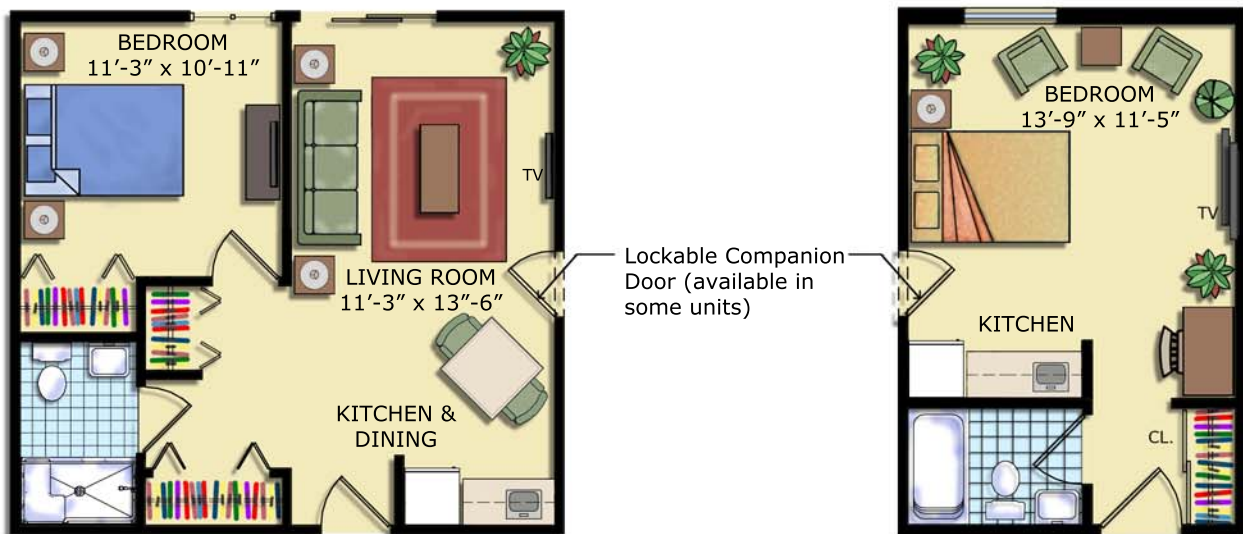

Country Club Retirement Campus at Ashtabula

A Senior Health Care Community

Assisted Living Luxury Apartments

TWO BEDROOM LUXURY APARTMENT 675 s.f.
(37'-0" x 23'-0")

ONE BEDROOM LUXURY APARTMENT 500 s.f.
(21'-9" x 23'-0")

EFFICIENCY 300 s.f.
(14'-6" x 23'-0")

Plans for conceptual representation only. Actual apartment layouts may vary.

© 2010 Country Club Retirement Campus

925 E. 26th St., Ashtabula, OH 44004 Ph: 440-992-0022
countryclubretirementcampus.com